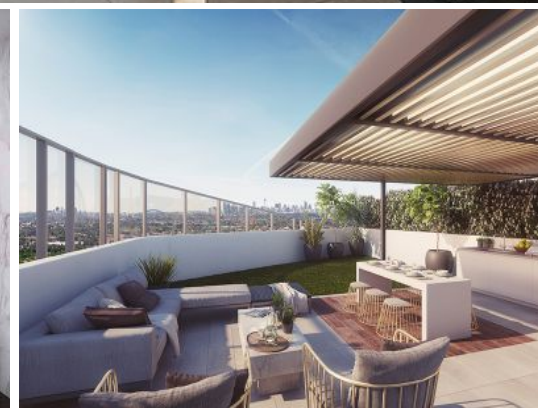

7 Flock Street Lidcombe, NSW

1

1

LUXURIOUS APARTMENTS NEXT TO SYDNEY OLYMPIC PARK

LUXURIOUS APARTMENTS NEXT TO SYDNEY OLYMPIC PARK

Perfectly positioned next to Olympic Park, offers residents a stunning resort-style community like no other in the area complete with a 2,000sqm central park, five-star facilities, lush landscaping, and open parklands at your doorstep.

3 EXCEPTIONAL MERITON OFFERS - AVAILABLE FOR A LIMITED TIME ONLY

- 5% DEPOSIT UPON EXCHANGE: The balance will be due upon completion or in 3 months, whichever is earlier.
- Guaranteed tenant on settlement

Alex Bi

0401 022 086